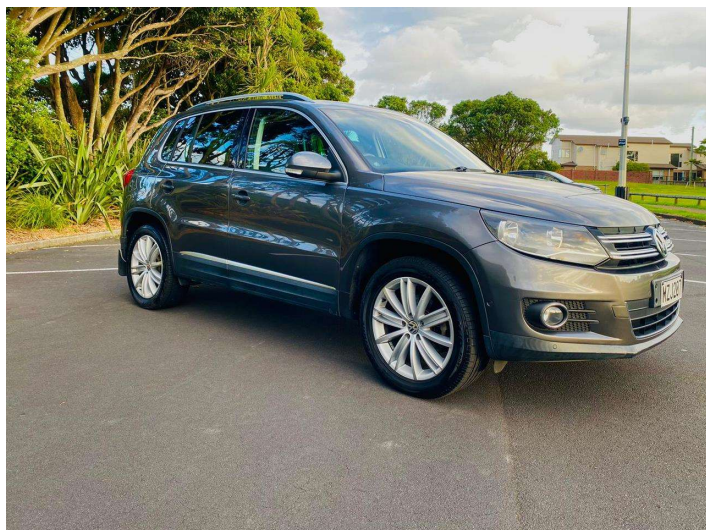

2015 Volkswagen Tiguan 2.0 TDI LOW KMS

Purchase Price **\$18,999**
Includes GST, Registration & Licensing

Finance may be available on this vehicle. Ask one of our friendly staff for more information.

Gain peace of mind with Mechanical Breakdown Insurance. **Ask us how.**

Body Style
5 door, SUV / 4x4

Odometer
19,650 km

Engine
1968 cc

Fuel Type
Diesel

Transmission
Auto, 4WD

Wheels
Factory Alloys

VIN
WVGZZZ5NZFW034788

Interior
Charcoal